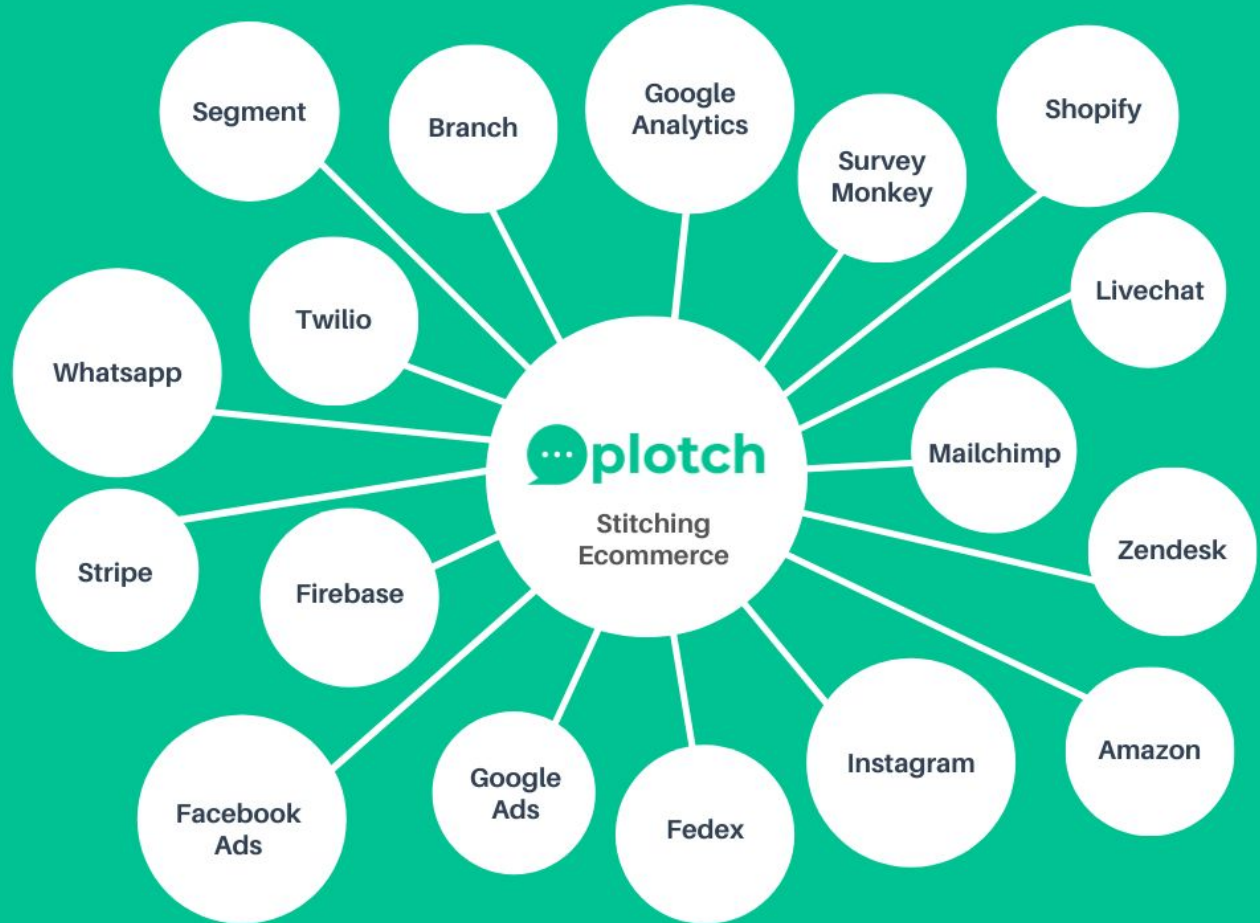

AI Driven Ecommerce ERP

Simplicity is the ultimate sophistication

Leonardo Da Vinci

...And therefore is Plotch

World of e-commerce has become giant, non-cohesive and daunting

For all of us uninitiated, e-commerce today needs stitching

Plotch does exactly that by bringing together all tools and integrations in a seamless one click way.

We deliver simplicity using AI..

Ecommerce Is Future But ...

**No Dedicated
Ecommerce ERP Globally
For Small Businesses**

Plotch Is Built For Ecommerce

**Connects product to
people and everything in
between digitally**

Solutions and Features

...Almost infinite

Ecommerce

Sell online directly to consumer

Online Marketplace

Connect buyers and sellers online

Plotch is Modular Like Lego

**Everything in plotch is a
connectable instance**

**Instances can be linked to each
other to create a new business
process easily**

An ERP Driven by AI Bots

**Plotch has been
designed to run a digital
business digitally**